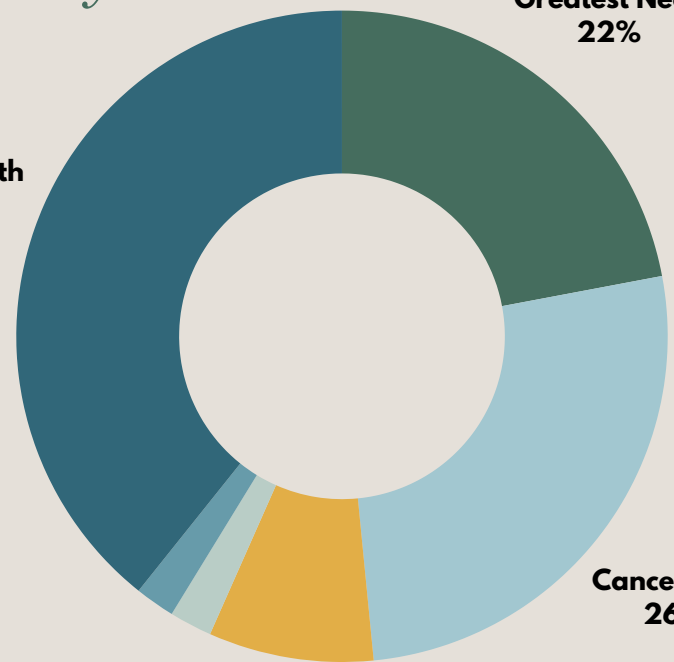

*Community Hospital,
Hospital Community.*

- Behavior Health - $278K
- Greatest Need - $156K
- Cancer Center - $187K
- Merriner Cottages - $58K
- Cardiac Services - $15K
- Other Needs - $14K

**Behavior Health
39.3%**

**Greatest Need
22%**

**Cancer Center
26.4%**

**Merriner Cottages
8.2%**